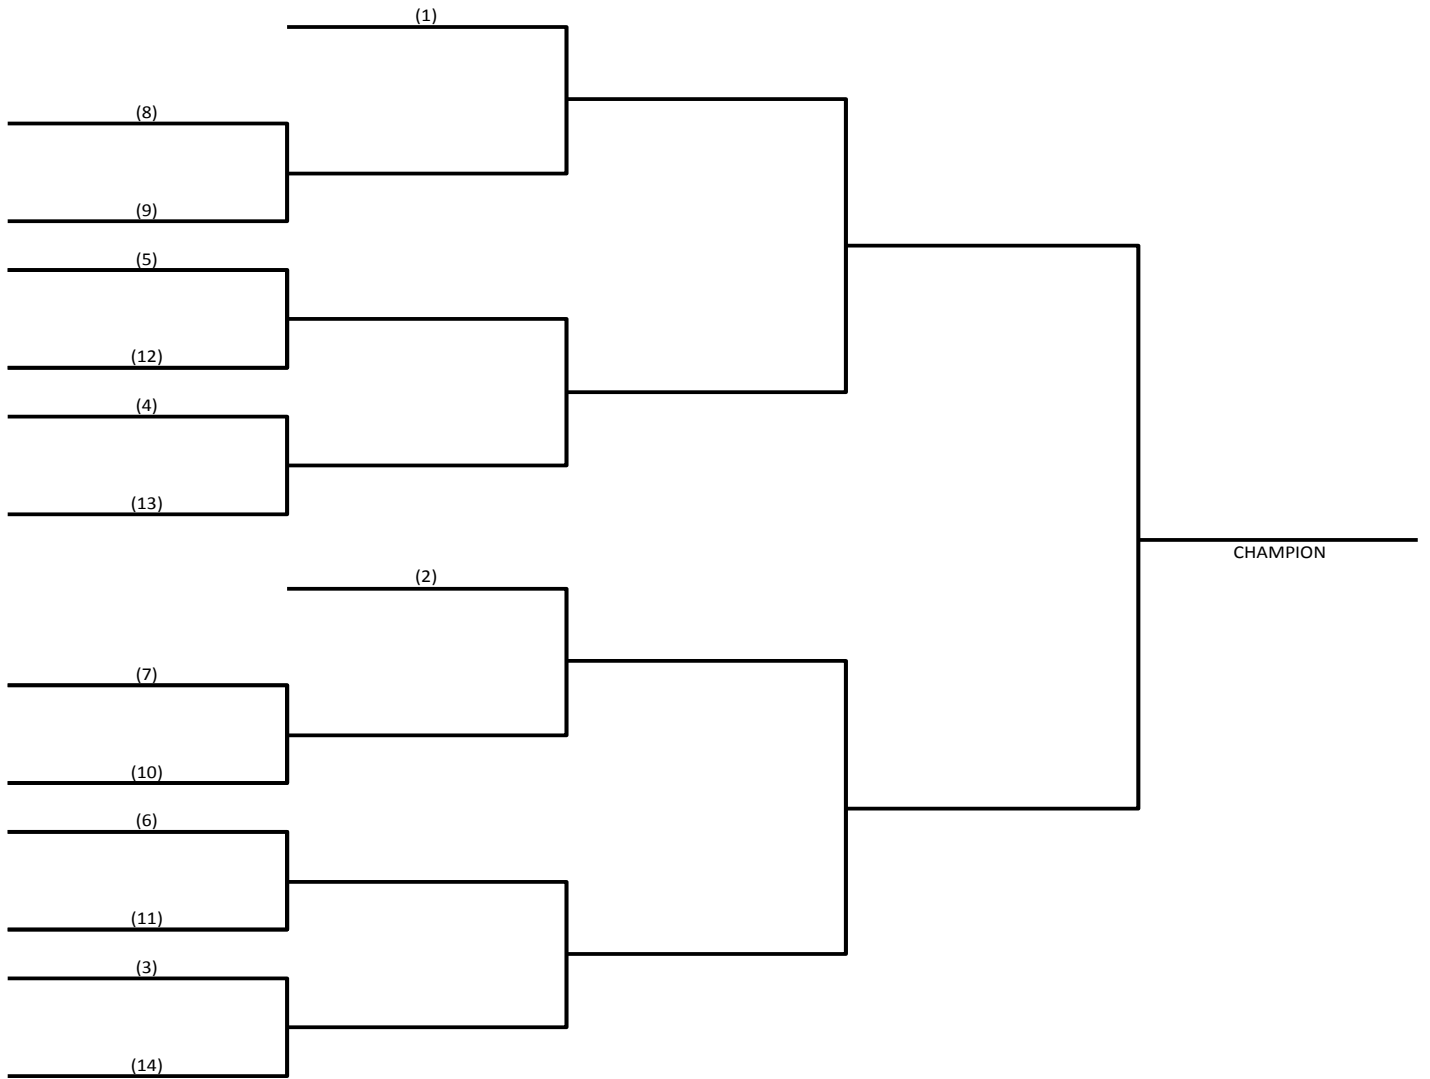

Week 5

Time	Field	Match				Ref
6:30 PM	1	A Roundhouse Kick to the Base	v.	Balls & Dolls	Hit It & Forget It	
	2	Tequila Mockingbirds	v.	Team Awesome - Xmas Edition	Ballsagna	
	3	10 Inches Around	v.	Nice Snatch	Shake N Bake	
7:30 PM	1	Hit It & Forget It	v.	Grasskickers	Balls & Dolls	
	2	Ballsagna	v.	Milk Was a Bad Choice	Team Awesome - Xmas Edition	
	3	Shake N Bake	v.	Club Foot	Tequila Mockingbirds	
8:30 PM	1	Shake N Bake	v.	Grasskickers	Team Awesome - Xmas Edition	
	2	Ballsagna	v.	Club Foot	Balls & Dolls	
	3	Hit It & Forget It	v.	Milk Was a Bad Choice	Tequila Mockingbirds	
BYE		Where My Pitches At?	|	Rubber Busters		

Week 6

Time	Field	Match				Ref
6:30 PM	1	Hit It & Forget It	v.	Balls & Dolls	Club Foot	
	2	Tequila Mockingbirds	v.	Nice Snatch	Grasskickers	
	3	Shake N Bake	v.	Milk Was a Bad Choice	Rubber Busters	
7:30 PM	1	A Roundhouse Kick to the Base	v.	Club Foot	Tequila Mockingbirds	
	2	Where My Pitches At?	v.	Grasskickers	Ballsagna	
	3	Team Awesome - Xmas Edition	v.	Rubber Busters	10 Inches Around	
8:30 PM	1	Where My Pitches At?	v.	Rubber Busters	A Roundhouse Kick to the Base	
	2	10 Inches Around	v.	Ballsagna	Grasskickers	

Week 7

Time	Field	Match				Ref
6:30 PM	1	10 Inches Around	v.	Where My Pitches At?	Nice Snatch	
	2	Grasskickers	v.	Milk Was a Bad Choice	Team Awesome - Xmas Edition	
	3	Ballsagna	v.	Rubber Busters	A Roundhouse Kick to the Base	
7:30 PM	1	Nice Snatch	v.	Shake N Bake	Rubber Busters	
	2	Team Awesome - Xmas Edition	v.	A Roundhouse Kick to the Base	Milk Was a Bad Choice	
	3	Tequila Mockingbirds	v.	Hit It & Forget It	Ballsagna	
8:30 PM	1	Team Awesome - Xmas Edition	v.	Nice Snatch	Shake N Bake	
	2	Tequila Mockingbirds	v.	A Roundhouse Kick to the Base	Milk Was a Bad Choice	
	3	Balls & Dolls	v.	Club Foot	Hit It & Forget It	

Week 8

Time	Field	Match				Ref
6:30 PM	1	Where My Pitches At?	v.	Club Foot	Rubber Busters	
	2	Grasskickers	v.	Balls & Dolls	Tequila Mockingbirds	
	3	10 Inches Around	v.	A Roundhouse Kick to the Base	Shake N Bake	
7:30 PM	1	Team Awesome - Xmas Edition	v.	Ballsagna	A Roundhouse Kick to the Base	
	2	Nice Snatch	v.	Rubber Busters	Where My Pitches At?	
	3	Tequila Mockingbirds	v.	Shake N Bake	Club Foot	
BYE		Hit It & Forget It	|	Milk Was a Bad Choice		

** IN CASE OF RAINOUT, GAMES WILL BE PLAYED IN SCHEDULED WEEKLY ORDER **

Playoff Schedule - All Dates & Times TBD

NOTE: TEAMS MUST SUPPLY, AT MINIMUM, TWO SOBER REFS (UMPIRE, FIRST BASE) WITH AN EXCELLENT UNDERSTANDING OF THE RULEBOOK; A THIRD REF IS

** IN CASE OF RAINOUT, GAMES WILL BE PLAYED IN SCHEDULED WEEKLY ORDER **